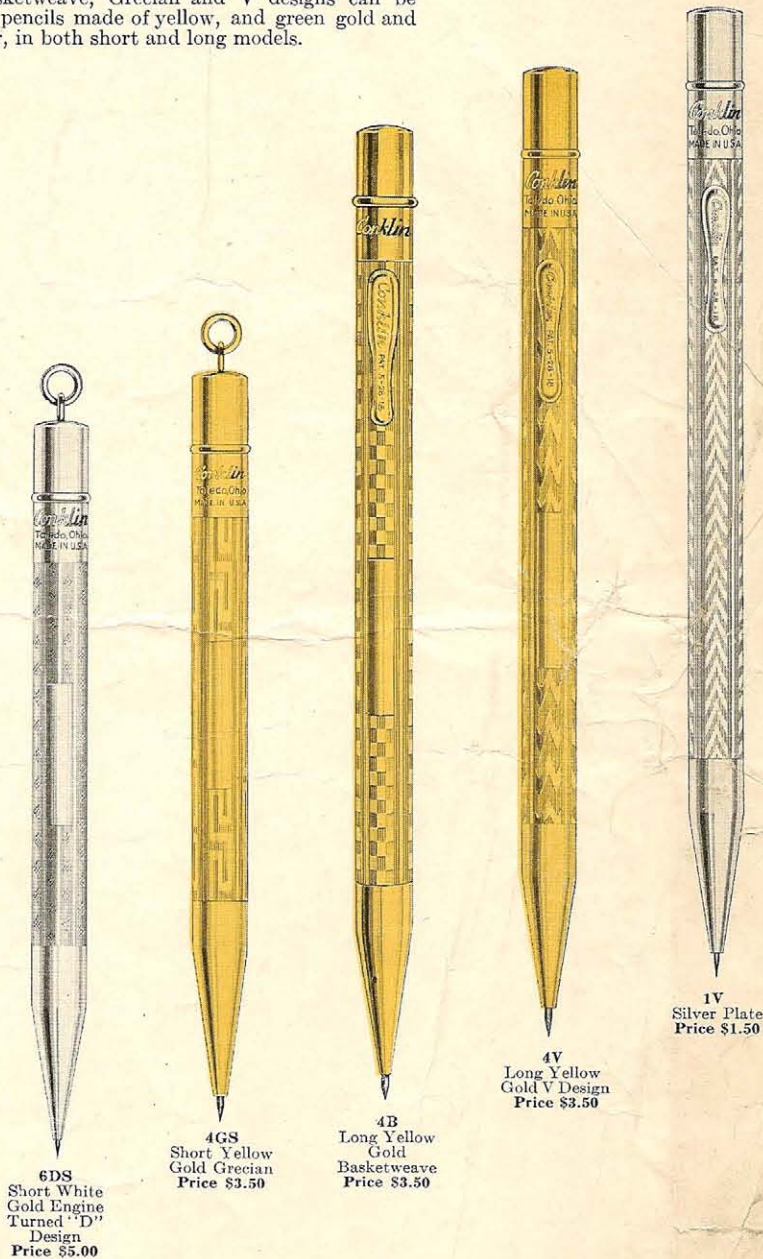

Conklin

METAL PENCILS

CONKLIN Metal Pencils match the metal pens in length and design. The lead is controlled at the tip. The Basketweave, Grecian and V designs can be furnished in pencils made of yellow, and green gold and sterling silver, in both short and long models.

REGULAR LENGTHS		
No.	Design	List Price
Silver Plated		
1V	Single V	$1.50
Sterling Silver		
2B	Basketweave	3.00
2V	V Design	3.00
Yellow Rolled Gold		
4B	Basketweave	3.50
4G	Grecian	3.50
4V	V Design	3.50
Green Rolled Gold		
5B	Basketweave	3.50
5G	Grecian	3.50
5V	V Design	3.50
5K	Eng. Turned K. Design	5.00
White Rolled Gold		
6D	Eng. Turned D. Design	5.00
SHORT MODELS		
Silver Plated		
1VS	Single V	$1.50
Sterling Silver		
2BS	Basketweave	3.00
2VS	V Design	3.00
Yellow Rolled Gold		
4BS	Basketweave	3.50
4GS	Grecian	3.50
4VS	V Design	3.50
Green Rolled Gold		
5BS	Basketweave	3.50
5GS	Grecian	3.50
5KS	Eng. Turned K Design	5.00
5VS	V Design	3.50
White Rolled Gold		
6DS	Eng. Turned D Design	5.00
SOLID GOLD		
Yellow		
14SD	Short—Engine Turned	17.50
14D	Regular—Engine Turned	20.00
Green		
15SD	Short—Engine Turned	20.00
15D	Regular—Engine Turned	22.50

Solid gold pencils are made only on special order and are not returnable.

[All illustrations are actual size]

The Conklin Pen Co., Toledo, Ohio